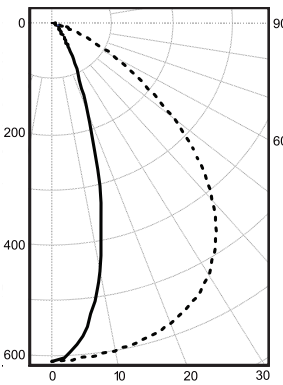

## ▶ PHYSICAL

- Mil-Spec Anodized Aluminum Housing/UV Resistant Acrylic Lens.
- Weight: 12": 0.7 lb, 18": 0.9 lb, 24": 1.5 lbs, 36": 2.1 lbs, 48": 2.9 lbs.
- Protection Rating: IP66
- Warranty: 3 Years

## ▶ PERFORMANCE

EFFICACY: **80lms/W, 7W/Ft**

POLAR PLOT — 0 Deg. Plane

----- 90 Deg. Plane

**30° Beam Angle**

**65° Beam Angle**

**82° Beam Angle**