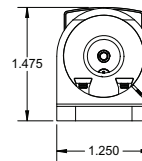

▶ BRACKETS

Adjustable ___VLA-14

Integrated Illumination Systems, Inc.
355 Bantam Lake Road
Morris, CT 06763 USA

tel +1.860.567.0708
sales@i2systems.com

Product information is subject to change without notice.
All brand names and product names are trademarks of i2Systems.
© 2019 i2Systems. All Rights Reserved.

www.i2systems.com
092-02334 Rev D
Page 2 of 3