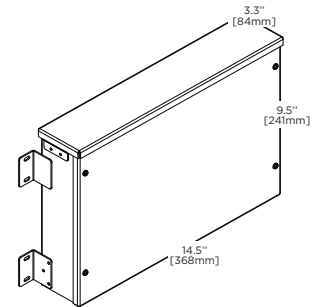

Gen3™

Gen3 is an architectural-grade, wet-location LED luminaire engineered for the illumination & highlighting of walls & surfaces

ACTIVE-THERMAL MANAGEMENT

PATENTED OPTICS

ALUMINUM HOUSING

WATERPROOF

▶ LED MODULE DIMENSIONS

Available in 5 lengths "A" for indoor and outdoor applications:

▶ LED MODULE PART CODES

Product	Length	Location	Power	Color	CRI	Beam	Finish
V3	1	x	xW	xxK	x	x	x
V3	8	x	xW	xxK	x	x	x
V3	2	x	xW	xxK	x	x	x
V3	3	x	xW	xxK	x	x	x
V3	4	x	xW	xxK	x	x	x

▶ DIMMING CONTROL

LightLink ___LL-205-10V

Indoor Dimming Cable: ☐ 685-01561-100

Outdoor Dimming Cable: ☐ 685-02026-100

▶ POWER BOXES

75W Power Box*: ☐ E05PW 75W

*Powers up to 10 Ft of Gen3

▶ BRACKETS

Adjustable ___VLA-14

Integrated Illumination Systems, Inc.
355 Bantam Lake Road
Morris, CT 06763 USA

tel +1.860.567.0708
sales@i2systems.com

Product information is subject to change without notice.
All brand names and product names are trademarks of i2Systems.
© 2019 i2Systems. All Rights Reserved.

www.i2systems.com
092-02334 Rev D
Page 2 of 3