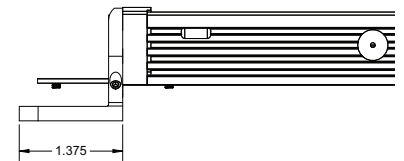

▶ BRACKETS

Adjustable ___VLA-14

Integrated Illumination Systems, Inc.
355 Bantam Lake Road
Morris, CT 06763 USA

tel +1.860.567.0708
sales@i2systems.com

Product information is subject to change without notice.
All brand names and product names are trademarks of i2Systems.
© 2019 i2Systems. All Rights Reserved.

www.i2systems.com
092-02334 Rev D
Page 2 of 3