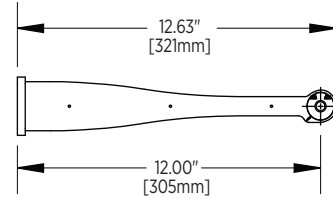

Gen3™

Gen3 is an architectural-grade, wet-location LED luminaire engineered for the illumination & highlighting of walls & surfaces

ACTIVE-THERMAL MANAGEMENT

PATENTED OPTICS

ALUMINUM HOUSING

WATERPROOF

Adjustable Extension Mounting Clip VLAX2-6 VLAX2-12