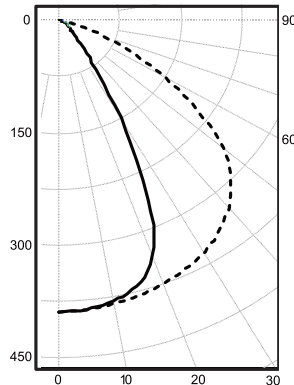

## ▶ PERFORMANCE

EFFICACY: **80lms/W, 7W/Ft**

POLAR PLOT — 0 Deg. Plane

----- 90 Deg. Plane

**30° Beam Angle**

**65° Beam Angle**

**82° Beam Angle**