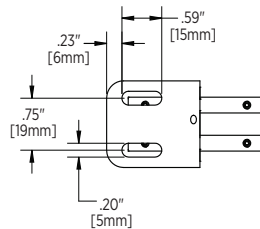

▶ BRACKETS

Adjustable ___VLA-14

Integrated Illumination Systems, Inc.
355 Bantam Lake Road
Morris, CT 06763 USA

tel +1.860.567.0708
sales@i2systems.com

Product information is subject to change without notice.
All brand names and product names are trademarks of i2Systems.
© 2019 i2Systems. All Rights Reserved.

www.i2systems.com
092-02334 Rev D
Page 2 of 3