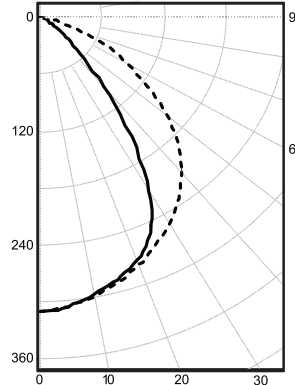

## ▶ PERFORMANCE

EFFICACY: **80lms/W, 7W/Ft**

POLAR PLOT — 0 Deg. Plane

----- 90 Deg. Plane

**30° Beam Angle**

**65° Beam Angle**

**82° Beam Angle**