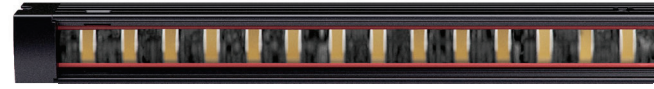

# Gen3™

Gen3 is an architectural-grade, wet-location LED luminaire engineered for the illumination & highlighting of walls & surfaces

## ▶ FEATURES

- Gen3 design allows for any combination of 1, 2, 3 and 4Ft LED modules to be installed for up to 10Ft from a single power feed.
- 1% low-level flicker free dimming.
- Active Thermal Management monitors LED module case temperature and discreetly dims LED module upon signs of possible overheat.
- SmartDriver technology integrated in every LED module, maintaining continuous output regardless of voltage drop, temperature or voltage fluctuations.
- Actively managed ANSI Sub-Binning to ensure accurate and consistent color matching for each LED module.