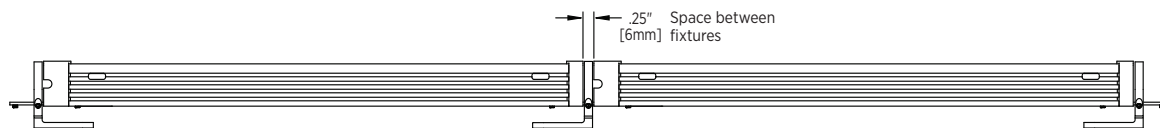

▶ BRACKETS

Adjustable ___VLA-14

Integrated Illumination Systems, Inc.
355 Bantam Lake Road
Morris, CT 06763 USA

tel +1.860.567.0708
sales@i2systems.com

Product information is subject to change without notice.
All brand names and product names are trademarks of i2Systems.
© 2019 i2Systems. All Rights Reserved.

www.i2systems.com
092-02334 Rev D
Page 2 of 3