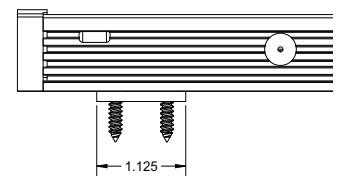

Fixed VLA-15

Integrated Illumination Systems, Inc.
355 Bantam Lake Road
Morris, CT 06763 USA

tel +1.860.567.0708
sales@i2systems.com

Product information is subject to change without notice.
All brand names and product names are trademarks of i2Systems.
© 2019 i2Systems. All Rights Reserved.

www.i2systems.com
092-02334 Rev D
Page 3 of 3