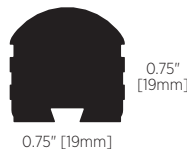

PRODUCT TIPS

WIDE BEAM

The Gen5 Elevator's light beam offers a very wide throw along its length. This ensures there is no 'socket shadow' or dark spots between lights.

IN-LINE CONNECTOR

Each Gen5 Elevator includes a 6 foot cable with an in-line connector 6 inches back from the fixture. The cable is terminated with ferrules that offer simple installation into i2Systems Power Box.

ADJUSTABLE

Adjustable brackets above allow the Gen5 Elevator to be mounted flat to elevator drop ceiling and pivoted.

DIMMING

Where dimming is required, simply plug an i2Systems LightLink into the i2Systems Power Box and dimming is enabled. See above for model numbers.

For complete technical information refer to the Gen5 Elevator Installation Guide available at www.i2Systems.com

Simply Advanced.™

Integrated Illumination Systems, Inc.
355 Bantam Lake Road
Morris, CT 06763 USA

tel +1.860.567.0708
fax +1.860.567.2501
sales@i2Systems.com

Product information is subject to change without notice.
All brand names and product names are trademarks of i2Systems.
© 2015 i2Systems. All Rights Reserved.

www.i2Systems.com