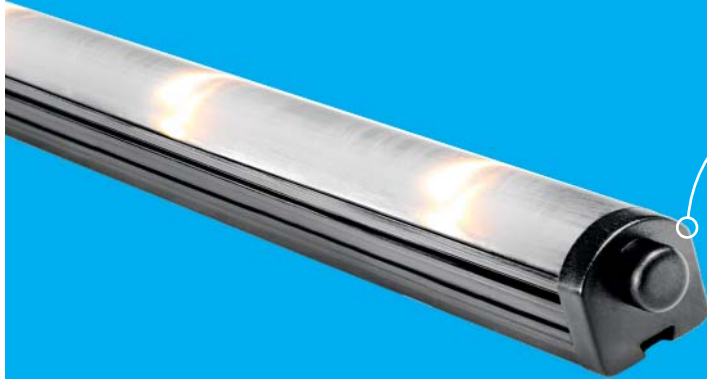

i2Systems™

Simply
Advanced.™

★★★★★
MADE IN THE
USA

**WIDE LATERAL
THROW**
Patented optical
system eliminates
socket shadow

ONLY 3/4" THICK
Rugged design,
advanced
features

Gen5™ Elevator

DIMMABLE LED LINEAR LUMINAIRE

The Gen5 Elevator is a dimmable, commercial-grade LED luminaire designed for the illumination of elevator coves and ceilings. Each light comes with an integrated 6 foot cable with in-line connector at the light.

- Elevator Perimeter
- Elevator Cove

Quick Specs

4W	Power / Foot
180	Lumen Output / Foot Typ
65°	Beam Angle

LED Color

- 3000°K Warm White
- 4000°K Neutral White

Housing

- Black Mil-Spec Anodized Aluminum

Mounting

Adjustable, Fixed & Pivot Mounts

Gen5™ Elevator

MODEL S1205 | LED LINEAR ELEVATOR COVE LUMINAIRE

The Gen5 Elevator is a dimmable, commercial-grade LED luminaire designed for the illumination of elevator coves and ceilings. Each light comes with an integrated 6 foot cable with in-line connector at the light.