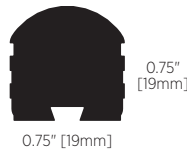

- Escalator Demarcation

Quick Specs

9W	Power
180	Lumen Output / Foot Typ
65°	Beam Angle

LED Color

Vibrant Green

Housing

Black Mil-Spec Anodized Aluminum

Mounting

FIXTURE TYPE

Gen5 Demarcation

OUTPUT

A 9 Watts

LENGTH

8 18"

BEAM ANGLE

6 65°

18.42" [468mm]

PRODUCT EXAMPLE