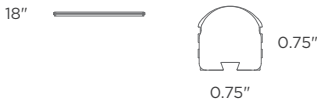

Gen5™ Demarcation

LED LINEAR LUMINAIRE

The Gen5 Demarcation is an escalator-grade LED luminaire designed for the bright, clear and long-lasting demarcation. Each light comes with an integrated 6 foot cable.

- Escalator Demarcation

Quick Specs

9W	Power
180	Lumen Output / Foot Typ
65°	Beam Angle

LED Color

Vibrant Green

Housing

Black Mil-Spec Anodized Aluminum

Mounting

FIXTURE TYPE

Gen5 Demarcation

OUTPUT

A 9 Watts

LENGTH

8 18"

BEAM ANGLE

6 65°

18.42" [468mm]

PRODUCT EXAMPLE