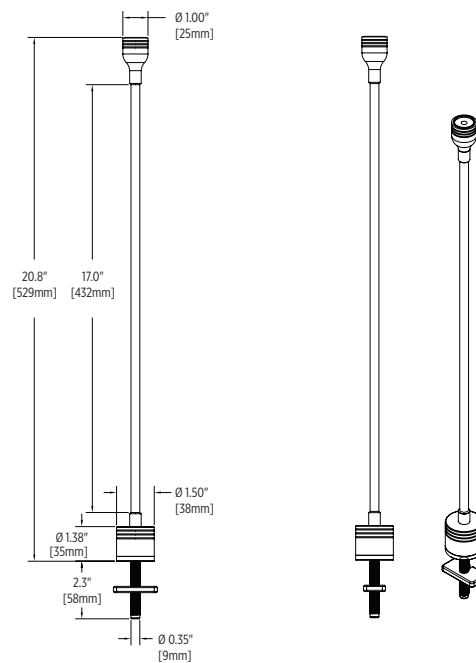

3 2 MOUNTING OPTIONS

Bolt-Thru Installation

Threaded body allows bolt-thru installation (mounting nut included; not shown).

Clamp Installation

Clamp (included; not shown) allows retrofit installation to existing surfaces. Clamp fits over panel or hardwall from ¼" to 1½" wide and tightens with turning knob.

4 CONNECTORIZED

Fixture is configured with a connector for simple plug-and-play installation.

4 120/240 WALL PLUG

One 120/240V wall plug (not shown) included with each fixture.

SPECIFICATIONS

ITEM	PARAMETER	VALUE
Electrical	Input Power	5 Watts*
	Input Voltage Range	120/240V AC Input via included Wall Plug Power Supply
	0-100% Dimming	
Optical	Emitting Angle	24° Angle
	LED Color	Cool White, Neutral White, Warm White
	LED Colors per Fixture	1
	Class	Class 2 LED Product
Physical	Dimensions	Refer to drawings on right
	Housing Construction	Aluminum
	Lens Material	Acrylic
	Finishes	Silver
	Mounting Method	Bolt-Thru or Clamp
	Operating Temp. Range	0°C to 30°C, Max. Case Temp (Tc): 50°C
	Humidity	0 to 95%, non-condensing
	Environment	Dry, Damp
	Certification	UL-Recognized Power Supply

DIMENSIONS - BOLT-THRU INSTALLATION

DIMENSIONS - CLAMP INSTALLATION

ORDERING NUMBER - BOLT-THRU INSTALLATION

FIXED FACTORY NUMBER EXAMPLE: **G1300Z-1024CXXX**
 USER SELECTED OPTION 18" Neck, Silver Finish, 24° Beam Angle, Warm White LED

G1300Z - **1** **0** **24** ***** **XXX**

Neck Length: 18" Finish/Color: Silver Beam Angle: 24 Degree LED Color: A Cool White, B Neutral White, C Warm White

ORDERING NUMBER - CLAMP INSTALLATION

FIXED FACTORY NUMBER EXAMPLE: **G2300Z-1024CXXX**
 USER SELECTED OPTION 18" Neck, Silver Finish, 24° Beam Angle, Warm White LED