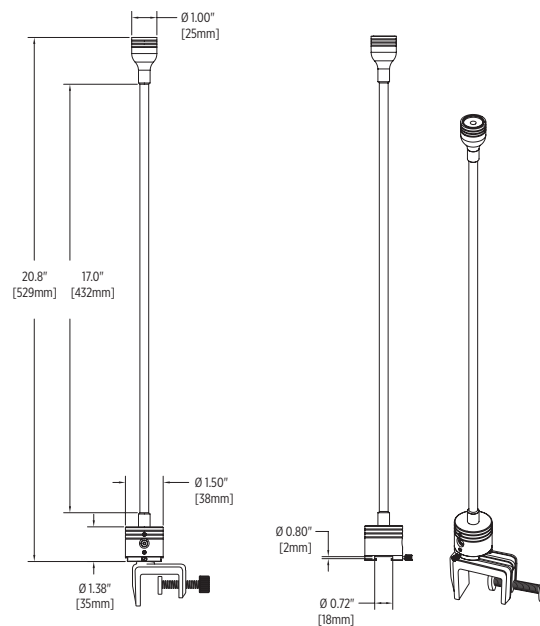

3 2 MOUNTING OPTIONS

Bolt-Thru Installation

Threaded body allows bolt-thru installation (mounting nut included; not shown).

Clamp Installation

Clamp (included; not shown) allows retrofit installation to existing surfaces. Clamp fits over panel or hardwall from ¼" to 1½" wide and tightens with turning knob.

4 CONNECTORIZED

Fixture is configured with a connector for simple plug-and-play installation.

4 120/240 WALL PLUG

One 120/240V wall plug (not shown) included with each fixture.

SPECIFICATIONS

ITEM	PARAMETER	VALUE
Electrical	Input Power	5 Watts*
	Input Voltage Range	120/240V AC Input via included Wall Plug Power Supply
	0-100% Dimming	
Optical	Emitting Angle	24° Angle
	LED Color	Cool White, Neutral White, Warm White
	LED Colors per Fixture	1
	Class	Class 2 LED Product
Physical	Dimensions	Refer to drawings on right
	Housing Construction	Aluminum
	Lens Material	Acrylic
	Finishes	Silver
	Mounting Method	Bolt-Thru or Clamp
	Operating Temp. Range	0°C to 30°C, Max. Case Temp (Tc): 50°C
	Humidity	0 to 95%, non-condensing
	Environment	Dry, Damp
	Certification	UL-Recognized Power Supply

DIMENSIONS - BOLT-THRU INSTALLATION

DIMENSIONS - CLAMP INSTALLATION

ORDERING NUMBER - BOLT-THRU INSTALLATION

FIXED FACTORY NUMBER EXAMPLE: **G1300Z-1024CXXX**
 USER SELECTED OPTION 18" Neck, Silver Finish, 24° Beam Angle, Warm White LED

G1300Z - **1** **0** **24** ***** **XXX**

Neck Length: 18" Finish/Color: Silver Beam Angle: 24 Degree LED Color: A Cool White, B Neutral White, C Warm White

ORDERING NUMBER - CLAMP INSTALLATION

FIXED FACTORY NUMBER EXAMPLE: **G2300Z-1024CXXX**
 USER SELECTED OPTION 18" Neck, Silver Finish, 24° Beam Angle, Warm White LED