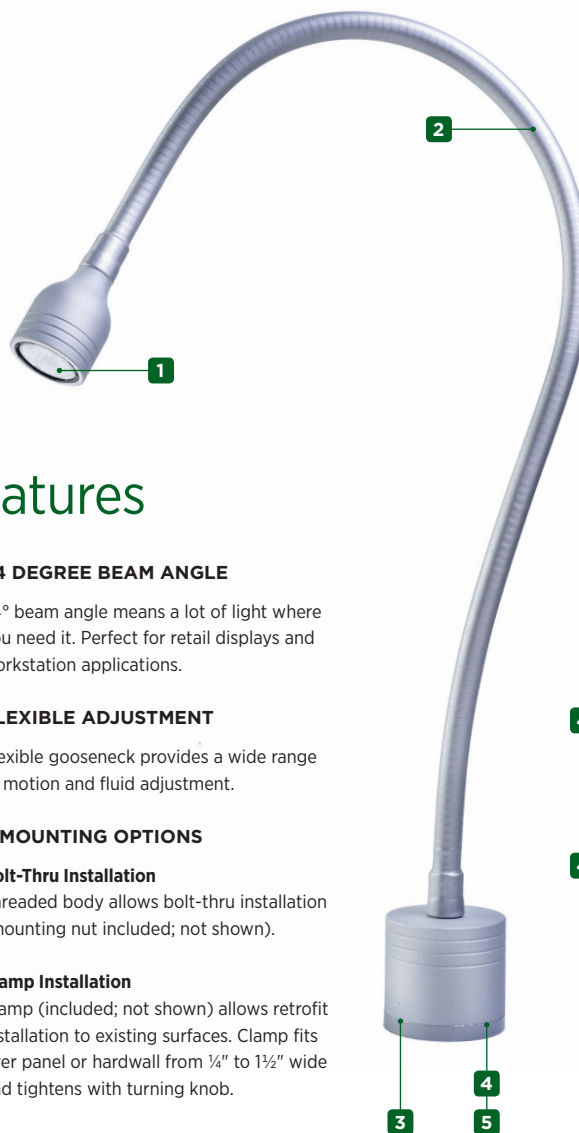

LED Gooseneck Light
with Bolt-Thru & Clamp Mounting

LED Gooseneck G1300/G2300

LED Gooseneck Light with Bolt-Thru & Clamp Mounting

PRODUCT HIGHLIGHTS

- 5 Watts
- 120/240V AC Input
- 24° Beam Angle
- Aluminum Housing
- Two Mounting Options
- Flexible Adjustment

Silver

BEAM ANGLE

24°

MOUNTING

Clamp

Bolt-Thru

CERTIFICATIONS

UL-Recognized
Power Supply

Features

1 24 DEGREE BEAM ANGLE

24° beam angle means a lot of light where you need it. Perfect for retail displays and workstation applications.

2 FLEXIBLE ADJUSTMENT

Flexible gooseneck provides a wide range of motion and fluid adjustment.

3 2 MOUNTING OPTIONS

Bolt-Thru Installation

Threaded body allows bolt-thru installation (mounting nut included; not shown).

Clamp Installation

Clamp (included; not shown) allows retrofit installation to existing surfaces. Clamp fits over panel or hardwall from ¼" to 1½" wide and tightens with turning knob.