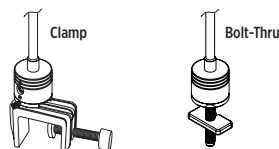

LED Gooseneck Light
with Bolt-Thru & Clamp Mounting

LED Gooseneck G1300/G2300

LED Gooseneck Light with Bolt-Thru & Clamp Mounting

PRODUCT HIGHLIGHTS

- 5 Watts
- 120/240V AC Input
- 24° Beam Angle
- Aluminum Housing
- Two Mounting Options
- Flexible Adjustment

Silver

BEAM ANGLE

24°

MOUNTING

Clamp

Bolt-Thru

CERTIFICATIONS

UL-Recognized
Power Supply