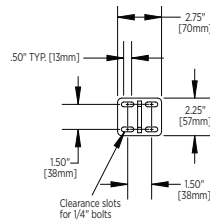

Gen3™

Gen3 is an architectural-grade, wet-location LED luminaire engineered for the illumination & highlighting of walls & surfaces

ACTIVE-THERMAL MANAGEMENT

PATENTED OPTICS

ALUMINUM HOUSING

WATERPROOF

Adjustable Extension Mounting Clip VLAX2-6 VLAX2-12