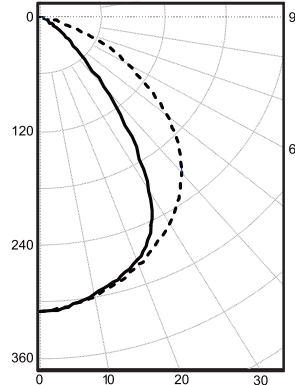

▶ PERFORMANCE

EFFICACY: **80lms/W, 7W/Ft**

POLAR PLOT ——— 0 Deg. Plane

----- 90 Deg. Plane

30° Beam Angle

65° Beam Angle

82° Beam Angle

▶ SPECIFICATION CODE BUILDER