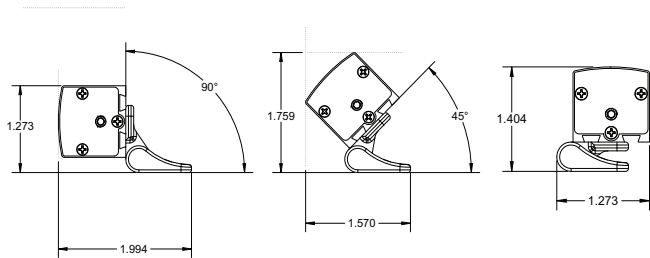

ALUMINUM HOUSING

WATERPROOF

Adjustable Extension Mounting Clip VLAX2-6 VLAX2-12

Adjustable VLA-5

Fixed VLA-15

Integrated Illumination Systems, Inc.
355 Bantam Lake Road
Morris, CT 06763 USA

tel +1.860.567.0708
sales@i2systems.com