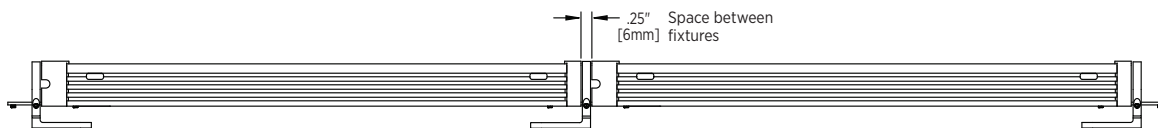

▶ BRACKETS

Adjustable ___VLA-14