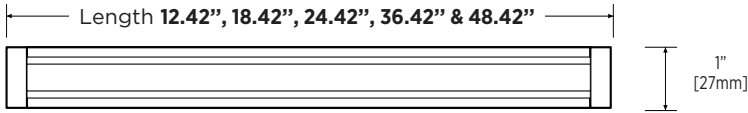

Available in 5 lengths "A":

▶ LED MODULE PART CODES

Product	Length	Location	Power	Color	CRI	Beam	Finish
V3	12	x	xxW	xxK	x	xW	x
V3	18	x	xxW	xxK	x	xW	x
V3	24	x	xxW	xxK	x	xW	x
V3	36	x	xxW	xxK	x	xW	x
V3	48	x	xxW	xxK	x	xW	x