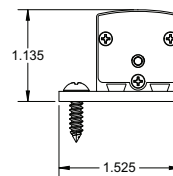

ALUMINUM HOUSING

WATERPROOF

Adjustable Extension Mounting Clip VLAX2-6 VLAX2-12

Adjustable VLA-5

Fixed VLA-15

Integrated Illumination Systems, Inc.
355 Bantam Lake Road
Morris, CT 06763 USA

tel +1.860.567.0708
sales@i2systems.com