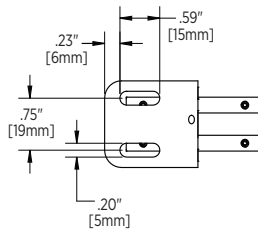

▶ BRACKETS

Adjustable ___VLA-14