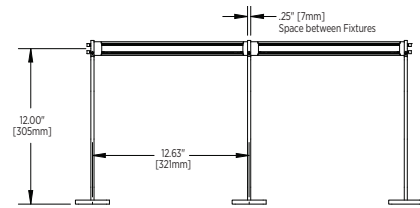

Gen3™

Gen3 is an architectural-grade, wet-location LED luminaire engineered for the illumination & highlighting of walls & surfaces

ACTIVE-THERMAL MANAGEMENT

PATENTED OPTICS

ALUMINUM HOUSING

WATERPROOF

Adjustable Extension Mounting Clip VLAX2-6 VLAX2-12