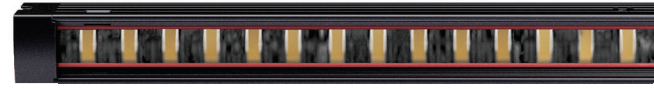

Gen3™

Gen3 is an architectural-grade, wet-location LED luminaire engineered for the illumination & highlighting of walls & surfaces

▶ FEATURES

- Gen3 design allows for any combination of 1, 2, 3 and 4Ft LED modules to be installed for up to 10Ft from a single power feed.
- 1% low-level flicker free dimming.
- Active Thermal Management monitors LED module case temperature and discreetly dims LED module upon signs of possible overheat.
- SmartDriver technology integrated in every LED module, maintaining continuous output regardless of voltage drop, temperature or voltage fluctuations.
- Actively managed ANSI Sub-Binning to ensure accurate and consistent color matching for each LED module.

▶ PHYSICAL

- Mil-Spec Anodized Aluminum Housing/UV Resistant Acrylic Lens.
- Weight: 12": 0.7 lb, 18": 0.9 lb, 24": 1.5 lbs, 36": 2.1 lbs, 48": 2.9 lbs.
- Protection Rating: IP66
- Warranty: 3 Years

▶ ELECTRICAL SPECIFICATIONS