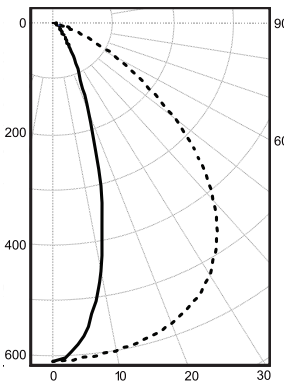

Input Voltage	20-30VDC, 24V nom. Use with E10PW 75W
Input Power	3W/Ft - 7W/Ft
Max. Load	10Ft @ 7W/Ft and 25Ft @ 3W/Ft
Max. Wire Distance	50 Ft from Last Light to Power Box using 16 AWG
Temperature	Startup /Operating: -20°C to +40°C Relative Humidity: 0-95% (non-condensing)
Dimming	1% via 0 - 10 VDC
Life	60,000 hours to L70

▶ PERFORMANCE

EFFICACY: **80lms/W, 7W/Ft**

POLAR PLOT ——— 0 Deg. Plane

----- 90 Deg. Plane

30° Beam Angle

65° Beam Angle

82° Beam Angle

▶ SPECIFICATION CODE BUILDER