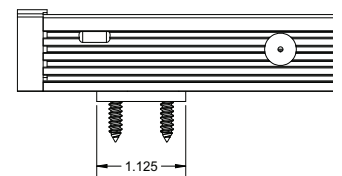

ALUMINUM HOUSING

WATERPROOF

Adjustable Extension Mounting Clip VLAX2-6 VLAX2-12

Adjustable VLA-5

Fixed VLA-15

Integrated Illumination Systems, Inc.
355 Bantam Lake Road
Morris, CT 06763 USA

tel +1.860.567.0708
sales@i2systems.com