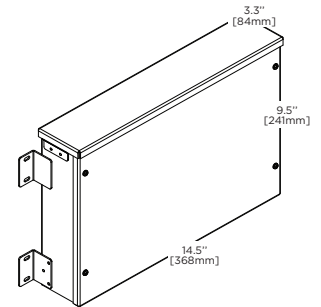

i2 | Gen3™

Gen3 is an architectural-grade, wet-location LED luminaire engineered for the illumination & highlighting of walls & surfaces

▶ LED MODULE DIMENSIONS

Available in 5 lengths "A":

▶ LED MODULE PART CODES

Product	Length	Location	Power	Color	CRI	Beam	Finish
V3	12	x	xxW	xxK	x	xW	x
V3	18	x	xxW	xxK	x	xW	x
V3	24	x	xxW	xxK	x	xW	x
V3	36	x	xxW	xxK	x	xW	x
V3	48	x	xxW	xxK	x	xW	x

▶ DIMMING CONTROL

LightLink ___LL-205-10V

Indoor Dimming Cable: ☐ 685-01561-100
Outdoor Dimming Cable: ☐ 685-02026-100

▶ POWER BOXES

75W Power Box*: ☐ E05PW 75W

*Powers up to 10 Ft of Gen3
**Powers up to 20 Feet of Gen3 (2 runs of 10 Ft) and 40 Ft of Gen3 (2 runs of 20 Ft).

▶ BRACKETS

Adjustable ___VLA-14