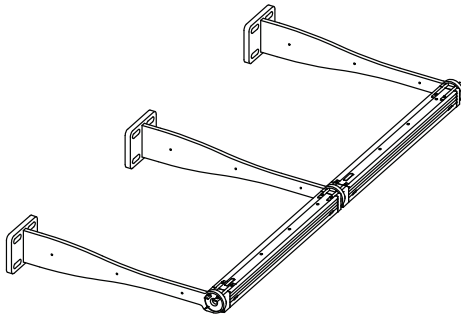

Gen3™

Gen3 is an architectural-grade, wet-location LED luminaire engineered for the illumination & highlighting of walls & surfaces

ACTIVE-THERMAL MANAGEMENT

PATENTED OPTICS

ALUMINUM HOUSING

WATERPROOF

Adjustable Extension Mounting Clip VLAX2-6 VLAX2-12