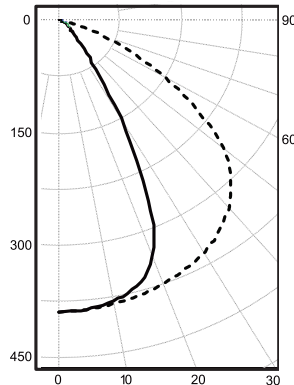

▶ PERFORMANCE

EFFICACY: **80lms/W, 7W/Ft**

POLAR PLOT ——— 0 Deg. Plane

----- 90 Deg. Plane

30° Beam Angle

65° Beam Angle

82° Beam Angle

▶ SPECIFICATION CODE BUILDER