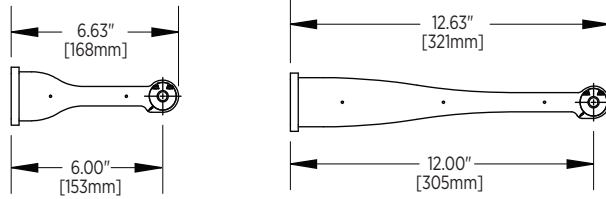

Gen3™

Gen3 is an architectural-grade, wet-location LED luminaire engineered for the illumination & highlighting of walls & surfaces

ACTIVE-THERMAL MANAGEMENT

PATENTED OPTICS

ALUMINUM HOUSING

WATERPROOF

Adjustable Extension Mounting Clip VLAX2-6 VLAX2-12