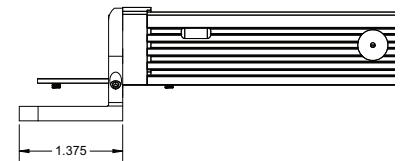

▶ BRACKETS

Adjustable ___VLA-14

Gen3™

Gen3 is an architectural-grade, wet-location LED luminaire engineered for the illumination & highlighting of walls & surfaces

ACTIVE-THERMAL MANAGEMENT

PATENTED OPTICS