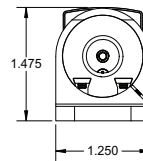

▶ BRACKETS

Adjustable ___VLA-14