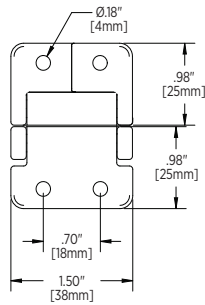

ALUMINUM HOUSING

WATERPROOF

Adjustable Extension Mounting Clip VLAX2-6 VLAX2-12

Adjustable VLA-5

Fixed VLA-15

Integrated Illumination Systems, Inc.
355 Bantam Lake Road
Morris, CT 06763 USA

tel +1.860.567.0708
sales@i2systems.com