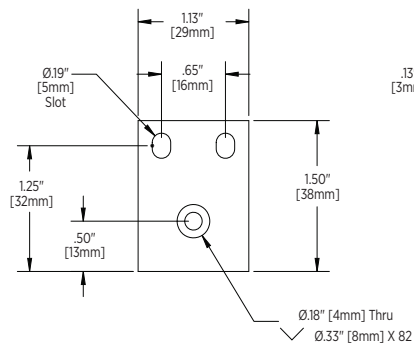

ALUMINUM HOUSING

WATERPROOF

Adjustable Extension Mounting Clip VLAX2-6 VLAX2-12

Adjustable VLA-5

Fixed VLA-15

Integrated Illumination Systems, Inc.
355 Bantam Lake Road
Morris, CT 06763 USA

tel +1.860.567.0708
sales@i2systems.com