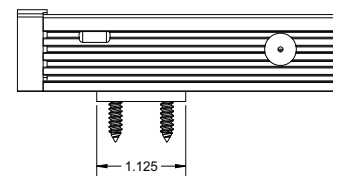

AL
ALUMINUM
HOUSING

WATERPROOF

Adjustable Extension Mounting Clip

___VLAX2-6
___VLAX2-12

Adjustable ___VLA-5

Fixed ___VLA-15

Integrated Illumination Systems, Inc.
355 Bantam Lake Road
Morris, CT 06763 USA

tel +1.860.567.0708
sales@i2systems.com