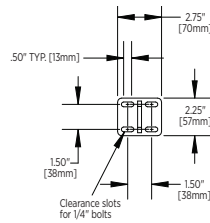

Gen3™

Gen3 is an architectural-grade, wet-location LED luminaire engineered for the illumination & highlighting of walls & surfaces

ACTIVE-THERMAL
MANAGEMENT

PATENTED
OPTICS

AL
ALUMINUM
HOUSING

WATERPROOF

Adjustable Extension Mounting Clip

___VLAX2-6
___VLAX2-12