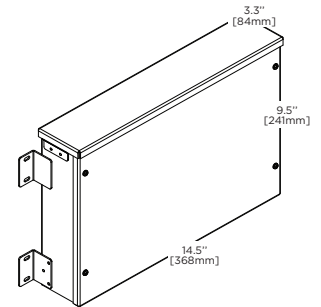

i2 | Gen3™

Gen3 is an architectural-grade, wet-location LED luminaire engineered for the illumination & highlighting of walls & surfaces

▶ LED MODULE DIMENSIONS

Available in 5 lengths "A" for indoor and outdoor applications:

▶ LED MODULE PART CODES

Product	Length	Location	Power	Color	CRI	Beam	Finish
V3	12	x	xxW	xxK	x	xW	x
V3	18	x	xxW	xxK	x	xW	x
V3	24	x	xxW	xxK	x	xW	x
V3	36	x	xxW	xxK	x	xW	x
V3	48	x	xxW	xxK	x	xW	x

▶ DIMMING CONTROL

LightLink ___LL-205-10V

Indoor Dimming Cable: ☐ 685-01561-100
Outdoor Dimming Cable: ☐ 685-02026-100

▶ POWER BOXES

75W Power Box*: ☐ E05PW 75W

▶ BRACKETS

Adjustable ___VLA-14