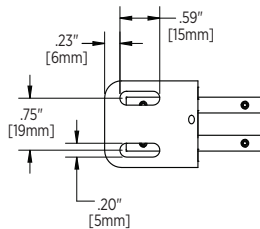

▶ BRACKETS

Adjustable ___VLA-14