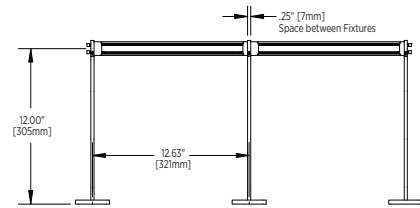

Gen3™

Gen3 is an architectural-grade, wet-location LED luminaire engineered for the illumination & highlighting of walls & surfaces

ACTIVE-THERMAL
MANAGEMENT

PATENTED
OPTICS

AL
ALUMINUM
HOUSING

WATERPROOF

Adjustable Extension Mounting Clip

___VLAX2-6
___VLAX2-12