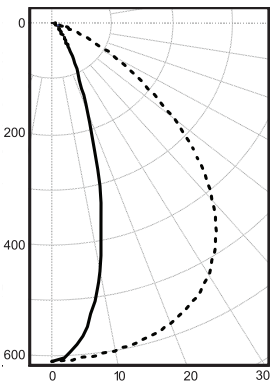

▶ PHYSICAL

- Mil-Spec Anodized Aluminum Housing/UV Resistant Acrylic Lens.
- Weight: 12": 0.7 lb, 18": 0.9 lb, 24": 1.5 lbs, 36": 2.1 lbs, 48": 2.9 lbs.
- Protection Rating: IP66
- Warranty: 3 Years

▶ PERFORMANCE

EFFICACY: **80lms/W, 7W/Ft**

POLAR PLOT — 0 Deg. Plane

----- 90 Deg. Plane

30° Beam Angle

65° Beam Angle

82° Beam Angle

▶ SPECIFICATION CODE BUILDER

i2Systems will use specification code and dimensional information below to generate a full BOM that includes all parts needed for a complete installation. **To order replacement parts** refer to page 2 and 3 for a full list of components part codes.