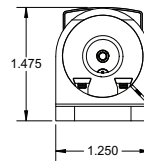

▶ BRACKETS

Adjustable ___VLA-14