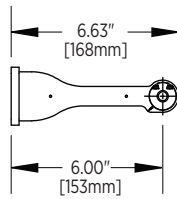

Gen3™

Gen3 is an architectural-grade, wet-location LED luminaire engineered for the illumination & highlighting of walls & surfaces

ACTIVE-THERMAL
MANAGEMENT

PATENTED
OPTICS

AL
ALUMINUM
HOUSING

WATERPROOF

Adjustable Extension Mounting Clip

___VLAX2-6
___VLAX2-12