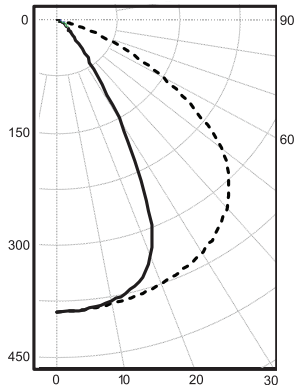

EFFICACY: **80lms/W, 7W/Ft**

POLAR PLOT — 0 Deg. Plane

----- 90 Deg. Plane

30° Beam Angle

65° Beam Angle

82° Beam Angle

▶ SPECIFICATION CODE BUILDER

i2Systems will use specification code and dimensional information below to generate a full BOM that includes all parts needed for a complete installation. **To order replacement parts** refer to page 2 and 3 for a full list of components part codes.