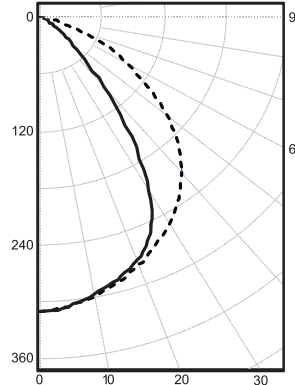

EFFICACY: **80lms/W, 7W/Ft**

POLAR PLOT — 0 Deg. Plane

----- 90 Deg. Plane

30° Beam Angle

65° Beam Angle

82° Beam Angle

▶ SPECIFICATION CODE BUILDER

i2Systems will use specification code and dimensional information below to generate a full BOM that includes all parts needed for a complete installation. **To order replacement parts** refer to page 2 and 3 for a full list of components part codes.