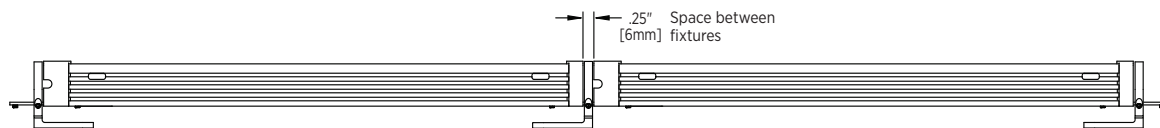

▶ BRACKETS

Adjustable ___VLA-14