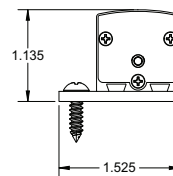

AL
ALUMINUM
HOUSING

WATERPROOF

Adjustable Extension Mounting Clip

___VLAX2-6
___VLAX2-12

Adjustable ___VLA-5

Fixed ___VLA-15

Integrated Illumination Systems, Inc.
355 Bantam Lake Road
Morris, CT 06763 USA

tel +1.860.567.0708
sales@i2systems.com