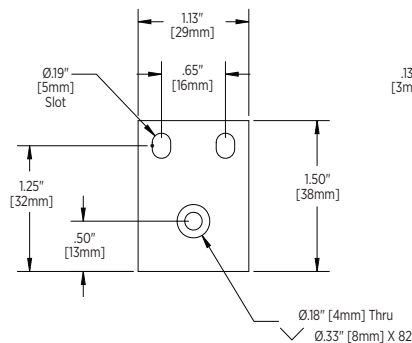

AL
ALUMINUM
HOUSING

WATERPROOF

Adjustable Extension Mounting Clip

___VLAX2-6
___VLAX2-12

Adjustable ___VLA-5

Fixed ___VLA-15

Integrated Illumination Systems, Inc.
355 Bantam Lake Road
Morris, CT 06763 USA

tel +1.860.567.0708
sales@i2systems.com