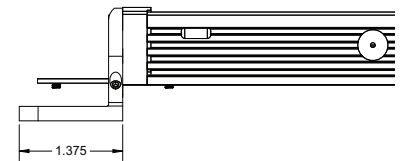

▶ BRACKETS

Adjustable ___VLA-14