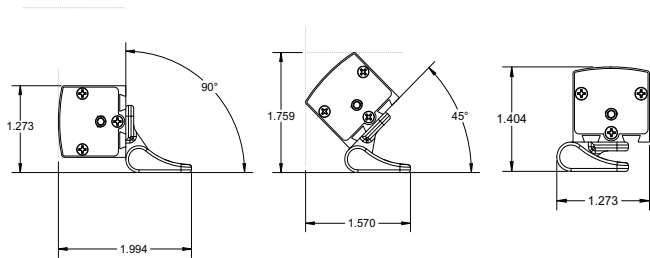

AL
ALUMINUM
HOUSING

WATERPROOF

Adjustable Extension Mounting Clip

___VLAX2-6
___VLAX2-12

Adjustable ___VLA-5

Fixed ___VLA-15

Integrated Illumination Systems, Inc.
355 Bantam Lake Road
Morris, CT 06763 USA

tel +1.860.567.0708
sales@i2systems.com