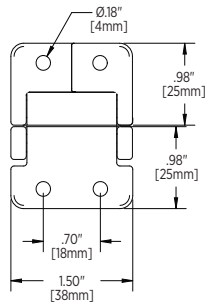

AL
ALUMINUM
HOUSING

WATERPROOF

Adjustable Extension Mounting Clip

___VLAX2-6
___VLAX2-12

Adjustable ___VLA-5

Fixed ___VLA-15

Integrated Illumination Systems, Inc.
355 Bantam Lake Road
Morris, CT 06763 USA

tel +1.860.567.0708
sales@i2systems.com