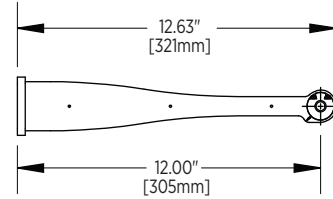

Gen3™

Gen3 is an architectural-grade, wet-location LED luminaire engineered for the illumination & highlighting of walls & surfaces

ACTIVE-THERMAL
MANAGEMENT

PATENTED
OPTICS

AL
ALUMINUM
HOUSING

WATERPROOF

Adjustable Extension Mounting Clip

___VLAX2-6
___VLAX2-12