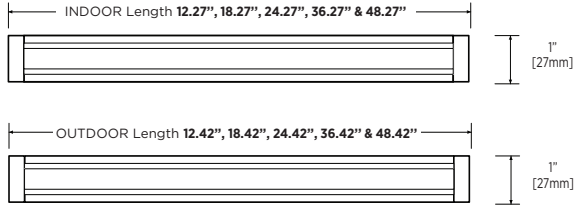

i2 | Gen3™

Gen3 is an architectural-grade, wet-location LED luminaire engineered for the illumination & highlighting of walls & surfaces

▶ LED MODULE DIMENSIONS

Available in 5 lengths "A" for indoor and outdoor applications: