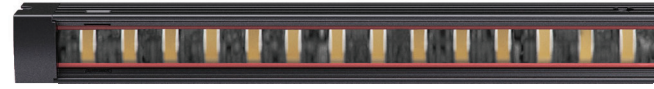

Gen3™

Gen3 is an architectural-grade, wet-location LED luminaire engineered for the illumination & highlighting of walls & surfaces

▶ FEATURES

- Gen3 design allows for any combination of 1, 2, 3 and 4Ft LED modules to be installed for up to 10Ft from a single power feed.
- 1% low-level flicker free dimming.
- Active Thermal Management monitors LED module case temperature and discreetly dims LED module upon signs of possible overheat.
- SmartDriver technology integrated in every LED module, maintaining continuous output regardless of voltage drop, temperature or voltage fluctuations.
- Actively managed ANSI Sub-Binning to ensure accurate and consistent color matching for each LED module.

▶ PHYSICAL

- Mil-Spec Anodized Aluminum Housing/UV Resistant Acrylic Lens.
- Weight: 12": 0.7 lb, 18": 0.9 lb, 24": 1.5 lbs, 36": 2.1 lbs, 48": 2.9 lbs.
- Protection Rating: IP66
- Warranty: 3 Years

▶ PERFORMANCE

Product	Location	Power	Color	CRI	Beam	Finish	Brackets	Accessories
V3								
	N - Indoor	03W - 03Watts	20K - 2000K	S - Standard	NW - 30° X 65°*	B - Black	VLA-14 - Adjustable	BB - Baffle Black
	E - Outdoor	04W - 04Watts	22K - 2200K	H - High	WW - 65° X 65°	S - Silver	VLAX2-6 - Extend 6"	BW - Baffle White
		05W - 05Watts	25K - 2500K		XW - 82° X 65°	C - Custom*	VLAX2-12 - Extend 12"	
		06W - 06Watts	27K - 2700K				VLA-5 - Adjustable	
		07W - 07Watts	30K - 3000K				VLA-15 - Fixed	
			35K - 3500K					
			40K - 4000K					
			45K - 4500K					
			50K - 5000K					
			57K - 5700K					
			65K - 6500K					
			C - Custom*					
							Controls	Desired Length
							SW - Switch On/Off	TO BE FILLED OUT BY
							D1 - 0 - 10V Dimming	CONTRACTOR/DISTRIBUTOR